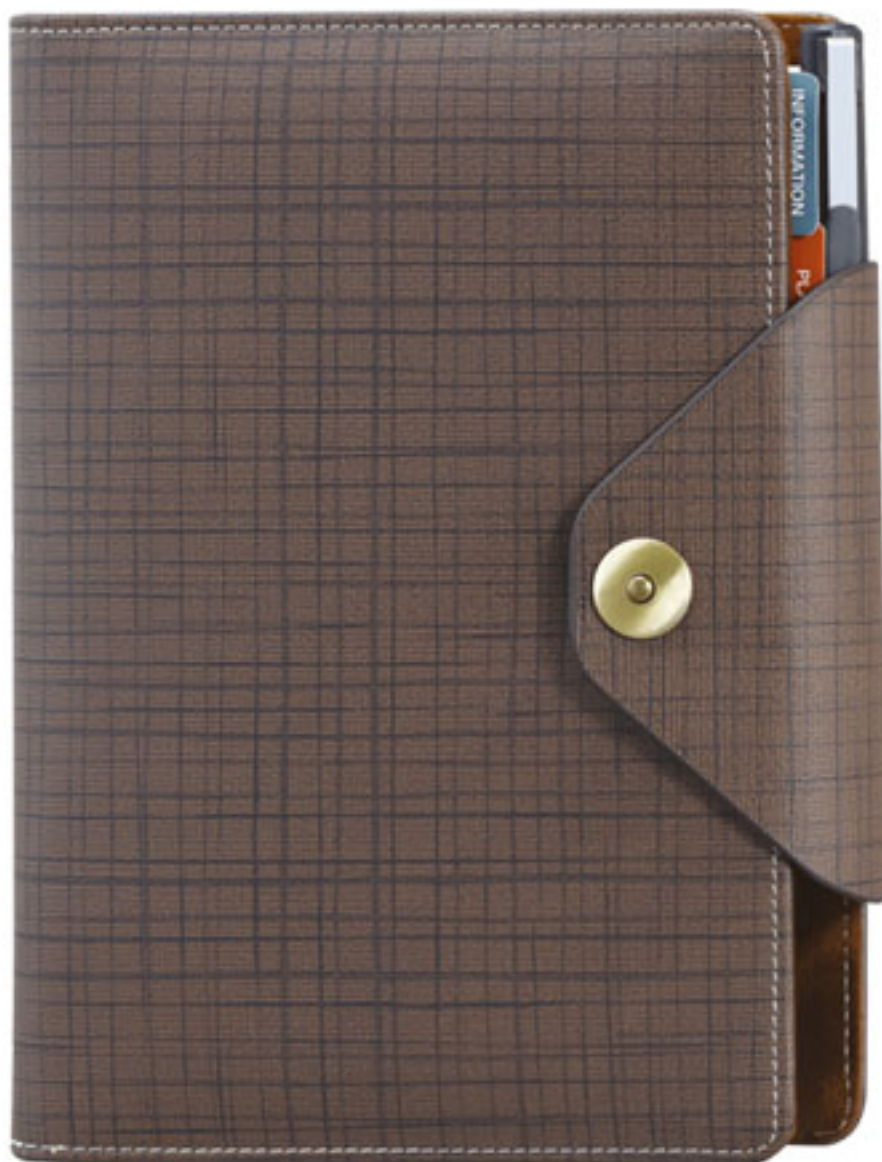

MADE OF LEATHERITE

CODE NO. 350

EXECUTIVE ORGANIZERS

SIZE: 10" x 8" Approx.

MADE OF LEATHERITE

CODE NO. 351

EXECUTIVE ORGANIZERS

SIZE: 10" x 8" Approx.

MADE OF LEATHERITE

CODE NO. 352

EXECUTIVE ORGANIZERS

SIZE: 10" x 8" Approx.

MADE OF LEATHERITE

CODE NO. 353

EXECUTIVE ORGANIZERS

SIZE: 10" x 8" Approx.

MADE OF LEATHERITE

CODE NO. 354

EXECUTIVE ORGANIZERS

SIZE: 10" x 8" Approx.

MADE OF LEATHERITE

CODE NO. 355

EXECUTIVE ORGANIZERS

SIZE: 10" x 8" Approx.

MADE OF LEATHERITE EXECUTIVE ORGANIZERS

CODE NO. 356

SIZE: 10" x 8" Approx.

MADE OF GOAT LEATHERITE EXECUTIVE ORGANIZERS

CODE NO. 357

SIZE: 10" x 8" Approx.